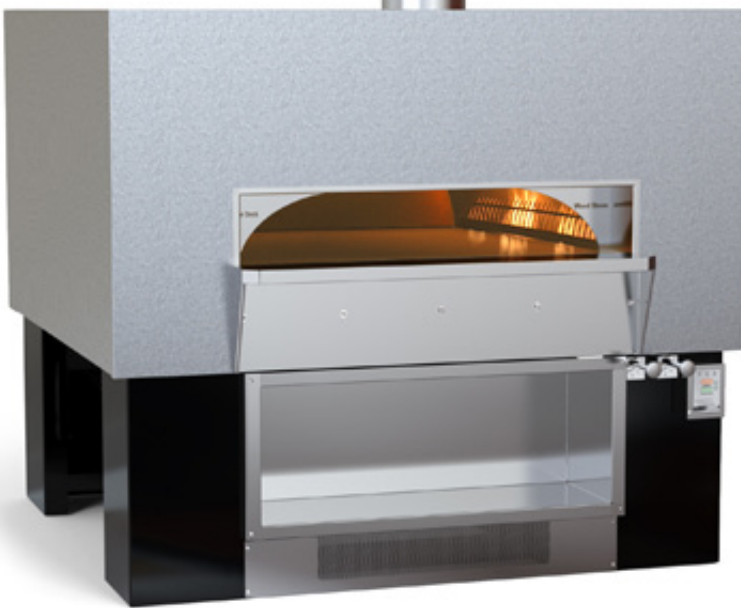

Job Name	
Model	WS-
Item#	

Job Name	
Model	WS-
Item#	

FIRE DECK - STORAGE BOXES

Wood Stone's storage box is constructed of stainless steel and, as an option, it can be provided with a powder coat finish over mild steel, a wide variety of color choices are available. The storage box slides easily into the oven stand and is easily removable for service access.

Oven Model	Height	Width	Depth
FD-6045	19 3/4"	20 1/2"	27 1/8"
FD-8645	19 3/4"	20 1/2"	27 1/8"
FD-9660	19 3/4"	20 1/2"	27 1/8"
FD-11260	19 3/4"	20 1/2"	27 1/8"

FIRE DECK - STORAGE BOX

#000-FD-BOX (for the FD-6045, FD-8645, FD-9660, and the FD-11260)

Oven Model	Height	Width	Depth
FD-9690	19 3/4"	54"	17 7/8"
FD-11290	19 3/4"	70"	17 7/8"

FIRE DECK - STORAGE BOX

#000-FD-BOX-9690-SS (for the FD-9690)

#000-FD-BOX-11290-SS (for the FD-11290)